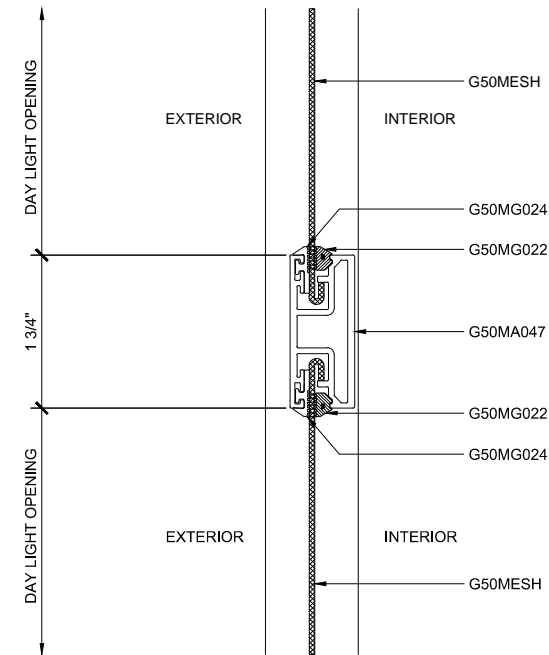

OPTIONS:  
 MID-RAIL OPTIONS - VERTICAL AND HORIZONTAL (DETAIL 3/1.01)  
 INSIDE LEVER OPERATED LOCK  
 TRIPLE POINT LOCKS

- COLOR OPTIONS:
- WHITE
  - BLACK
  - BROWN
  - SAHARA BROWN
  - LIGHT GRAY
  - SILVER
  - ALMOND
  - BRONZE
  - SAHARA GRAY
  - CUSTOM

PREMIUM PIVOT DOOR - 4 SIDED FRAME (SHOWN RHR & LHR SWING )

DOOR SWING CHART

"INDUSTRY STANDARD" DOOR STYLES AND SWINGING DOOR PATTERNS

THERE ARE THREE BASIC DOOR STYLES TYPICALLY REFERRED TO THROUGHOUT THE INDUSTRY APPLICABLE TO THE VISTA SECURITY SCREEN PROTECTIVE SECURITY SCREEN DOOR SYSTEMS. BY IDENTIFYING YOUR BASIC DOOR STYLE AND SWING, IT WILL HELP MAKE CLEAR WHAT YOUR INTENTIONS ARE FOR THE PARTICULAR PROJECT. FOR MORE INFORMATION PLEASE CONTACT US AT(310) 886-1756 OR FAX US AT (310) 327-1180.

① SECTION DETAIL AT HEAD

ARCH REF: N/A 1'-0"=1'-0"

② SECTION DETAIL AT SILL

ARCH REF: N/A 1'-0"=1'-0"

③ SECTION DETAIL AT MIDRAIL - OPTIONAL

ARCH REF: N/A 1'-0"=1'-0"

**PREMIUM PIVOT DOOR WITH 4 SIDED FRAME DETAILS**

① SECTION DETAIL AT JAMB  
 ARCH REF: N/A 1'-0"=1'-0"

② SECTION DETAIL AT JAMB  
 ARCH REF: N/A 1'-0"=1'-0"