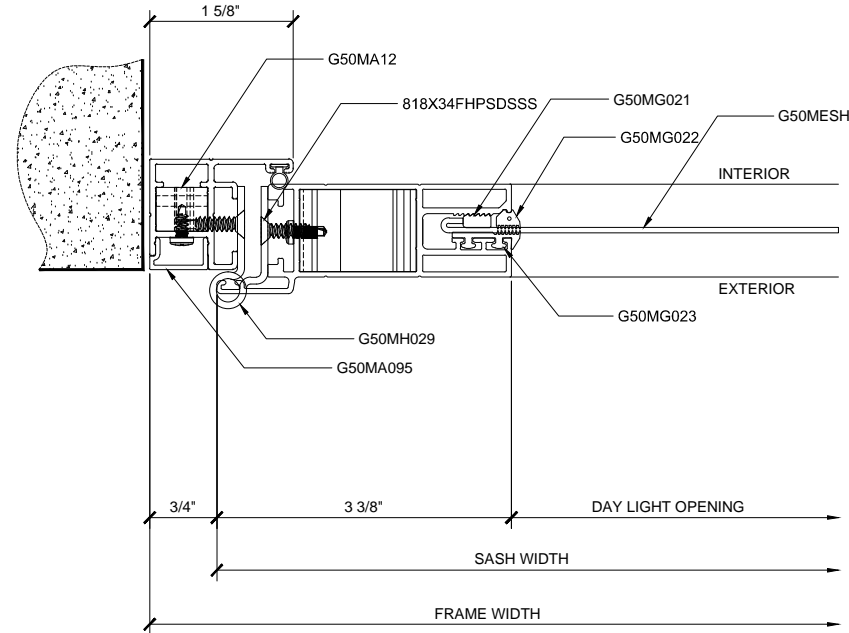

PREMIUM PIVOT DOOR - 4 SIDED FRAME (SHOWN RHR & LHR SWING )

DOOR SWING CHART

"INDUSTRY STANDARD" DOOR STYLES AND SWINGING DOOR PATTERNS

THERE ARE THREE BASIC DOOR STYLES TYPICALLY REFERRED TO THROUGHOUT THE INDUSTRY APPLICABLE TO THE VISTA SECURITY SCREEN PROTECTIVE SECURITY SCREEN DOOR SYSTEMS. BY IDENTIFYING YOUR BASIC DOOR STYLE AND SWING, IT WILL HELP MAKE CLEAR WHAT YOUR INTENTIONS ARE FOR THE PARTICULAR PROJECT. FOR MORE INFORMATION PLEASE CONTACT US AT(310) 886-1756 OR FAX US AT (310) 327-1180.

① SECTION DETAIL AT HEAD

ARCH REF: N/A 1'-0"=1'-0"

② SECTION DETAIL AT SILL

ARCH REF: N/A 1'-0"=1'-0"

③ SECTION DETAIL AT MIDRAIL - OPTIONAL

ARCH REF: N/A 1'-0"=1'-0"

**PREMIUM PIVOT DOOR WITH 4 SIDED FRAME DETAILS**

① SECTION DETAIL AT JAMB  
 ARCH REF: N/A 1'-0"=1'-0"

② SECTION DETAIL AT JAMB  
 ARCH REF: N/A 1'-0"=1'-0"