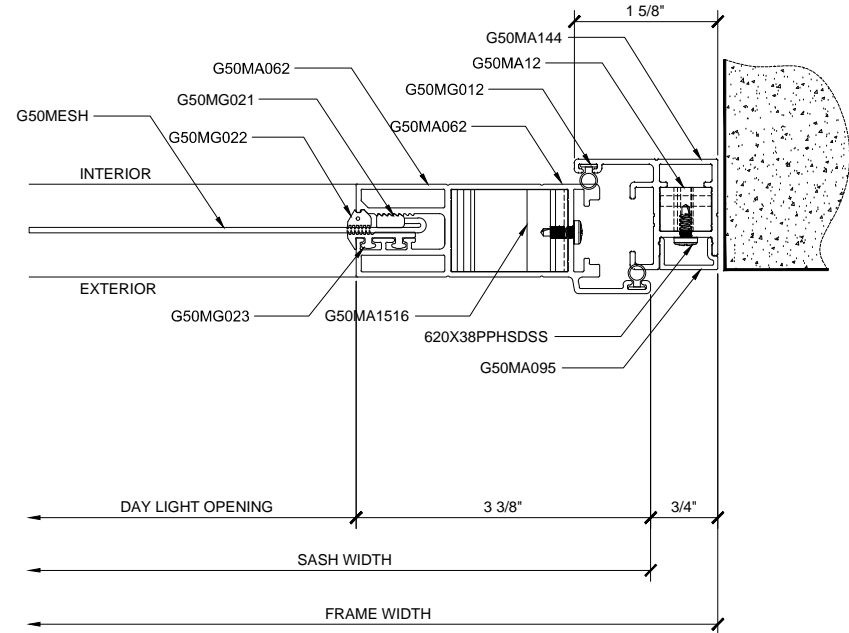

PREMIUM PIVOT DOOR - 4 SIDED FRAME (SHOWN RHR & LHR SWING )

DOOR SWING CHART

"INDUSTRY STANDARD" DOOR STYLES AND SWINGING DOOR PATTERNS

THERE ARE THREE BASIC DOOR STYLES TYPICALLY REFERRED TO THROUGHOUT THE INDUSTRY APPLICABLE TO THE VISTA SECURITY SCREEN PROTECTIVE SECURITY SCREEN DOOR SYSTEMS. BY IDENTIFYING YOUR BASIC DOOR STYLE AND SWING, IT WILL HELP MAKE CLEAR WHAT YOUR INTENTIONS ARE FOR THE PARTICULAR PROJECT. FOR MORE INFORMATION PLEASE CONTACT US AT(310) 886-1756 OR FAX US AT (310) 327-1180.

① SECTION DETAIL AT HEAD

ARCH REF: N/A 1'-0"=1'-0"

② SECTION DETAIL AT SILL

ARCH REF: N/A 1'-0"=1'-0"

③ SECTION DETAIL AT MIDRAIL - OPTIONAL

ARCH REF: N/A 1'-0"=1'-0"

**PREMIUM PIVOT DOOR WITH 4 SIDED FRAME DETAILS**

① SECTION DETAIL AT JAMB  
 ARCH REF: N/A 1'-0"=1'-0"

② SECTION DETAIL AT JAMB  
 ARCH REF: N/A 1'-0"=1'-0"