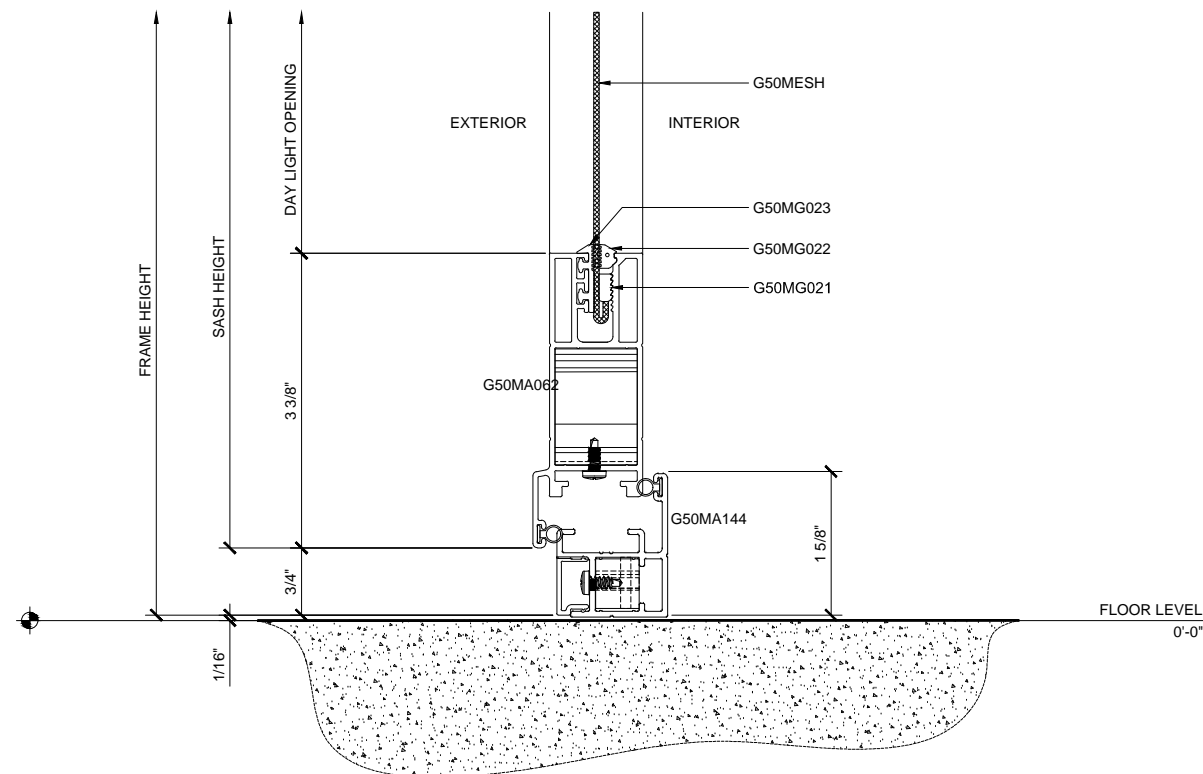

PREMIUM PIVOT DOOR - 4 SIDED FRAME (SHOWN RHR & LHR SWING )

DOOR SWING CHART

"INDUSTRY STANDARD" DOOR STYLES AND SWINGING DOOR PATTERNS

THERE ARE THREE BASIC DOOR STYLES TYPICALLY REFERRED TO THROUGHOUT THE INDUSTRY APPLICABLE TO THE VISTA SECURITY SCREEN PROTECTIVE SECURITY SCREEN DOOR SYSTEMS. BY IDENTIFYING YOUR BASIC DOOR STYLE AND SWING, IT WILL HELP MAKE CLEAR WHAT YOUR INTENTIONS ARE FOR THE PARTICULAR PROJECT. FOR MORE INFORMATION PLEASE CONTACT US AT(310) 886-1756 OR FAX US AT (310) 327-1180.

① SECTION DETAIL AT HEAD

ARCH REF: N/A 1'-0"=1'-0"

② SECTION DETAIL AT SILL

ARCH REF: N/A 1'-0"=1'-0"

③ SECTION DETAIL AT MIDRAIL - OPTIONAL

ARCH REF: N/A 1'-0"=1'-0"

**PREMIUM PIVOT DOOR WITH 4 SIDED FRAME DETAILS**

① SECTION DETAIL AT JAMB  
 ARCH REF: N/A 1'-0"=1'-0"

② SECTION DETAIL AT JAMB  
 ARCH REF: N/A 1'-0"=1'-0"