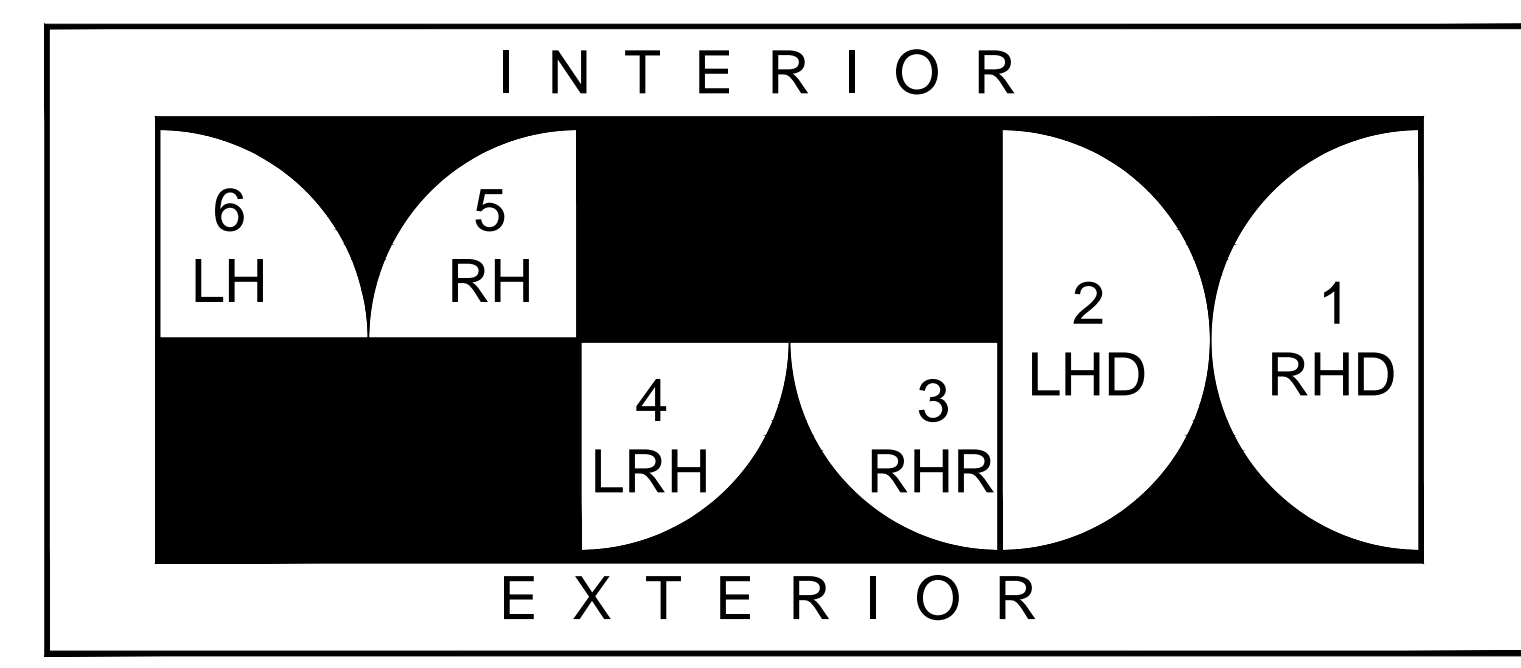

OPTIONS:  
 MID-RAIL OPTIONS - VERTICAL AND HORIZONTAL (DETAIL 3/1.01)  
 INSIDE LEVER OPERATED LOCK  
 TRIPLE POINT LOCKS

- COLOR OPTIONS:
- WHITE
  - BLACK
  - BROWN
  - SAHARA BROWN
  - LIGHT GRAY
  - SILVER
  - ALMOND
  - BRONZE
  - SAHARA GRAY
  - CUSTOM

PREMIUM PIVOT DOOR - 4 SIDED FRAME (SHOWN RHR & LHR SWING )

DOOR SWING CHART

"INDUSTRY STANDARD" DOOR STYLES AND SWINGING DOOR PATTERNS

THERE ARE THREE BASIC DOOR STYLES TYPICALLY REFERRED TO THROUGHOUT THE INDUSTRY APPLICABLE TO THE VISTA SECURITY SCREEN PROTECTIVE SECURITY SCREEN DOOR SYSTEMS. BY IDENTIFYING YOUR BASIC DOOR STYLE AND SWING, IT WILL HELP MAKE CLEAR WHAT YOUR INTENTIONS ARE FOR THE PARTICULAR PROJECT. FOR MORE INFORMATION PLEASE CONTACT US AT(310) 886-1756 OR FAX US AT (310) 327-1180.

① SECTION DETAIL AT JAMB  
 ARCH REF: N/A 1'-0"=1'-0"

② SECTION DETAIL AT JAMB  
 ARCH REF: N/A 1'-0"=1'-0"