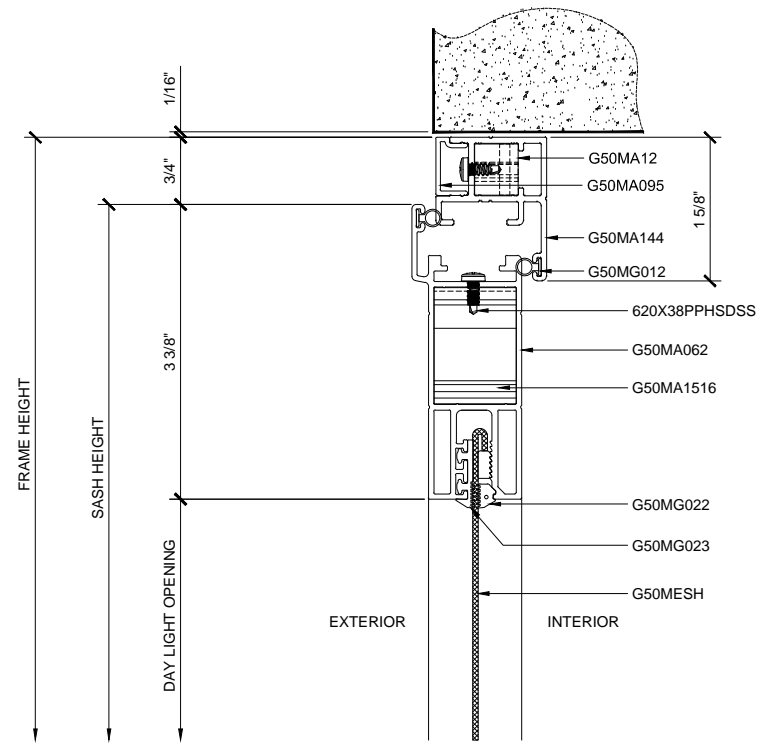

OPTIONS:  
 MID-RAIL OPTIONS - VERTICAL AND HORIZONTAL (DETAIL 3/1.01)  
 INSIDE LEVER OPERATED LOCK  
 TRIPLE POINT LOCKS

- COLOR OPTIONS:
- WHITE
  - BLACK
  - BROWN
  - SAHARA BROWN
  - LIGHT GRAY
  - SILVER
  - ALMOND
  - BRONZE
  - SAHARA GRAY
  - CUSTOM

PREMIUM PIVOT DOOR - 4 SIDED FRAME (SHOWN RHR & LHR SWING )

DOOR SWING CHART

"INDUSTRY STANDARD" DOOR STYLES AND SWINGING DOOR PATTERNS

THERE ARE THREE BASIC DOOR STYLES TYPICALLY REFERRED TO THROUGHOUT THE INDUSTRY APPLICABLE TO THE VISTA SECURITY SCREEN PROTECTIVE SECURITY SCREEN DOOR SYSTEMS. BY IDENTIFYING YOUR BASIC DOOR STYLE AND SWING, IT WILL HELP MAKE CLEAR WHAT YOUR INTENTIONS ARE FOR THE PARTICULAR PROJECT. FOR MORE INFORMATION PLEASE CONTACT US AT(310) 886-1756 OR FAX US AT (310) 327-1180.

① SECTION DETAIL AT JAMB  
 ARCH REF: N/A 1'-0"=1'-0"

② SECTION DETAIL AT JAMB  
 ARCH REF: N/A 1'-0"=1'-0"