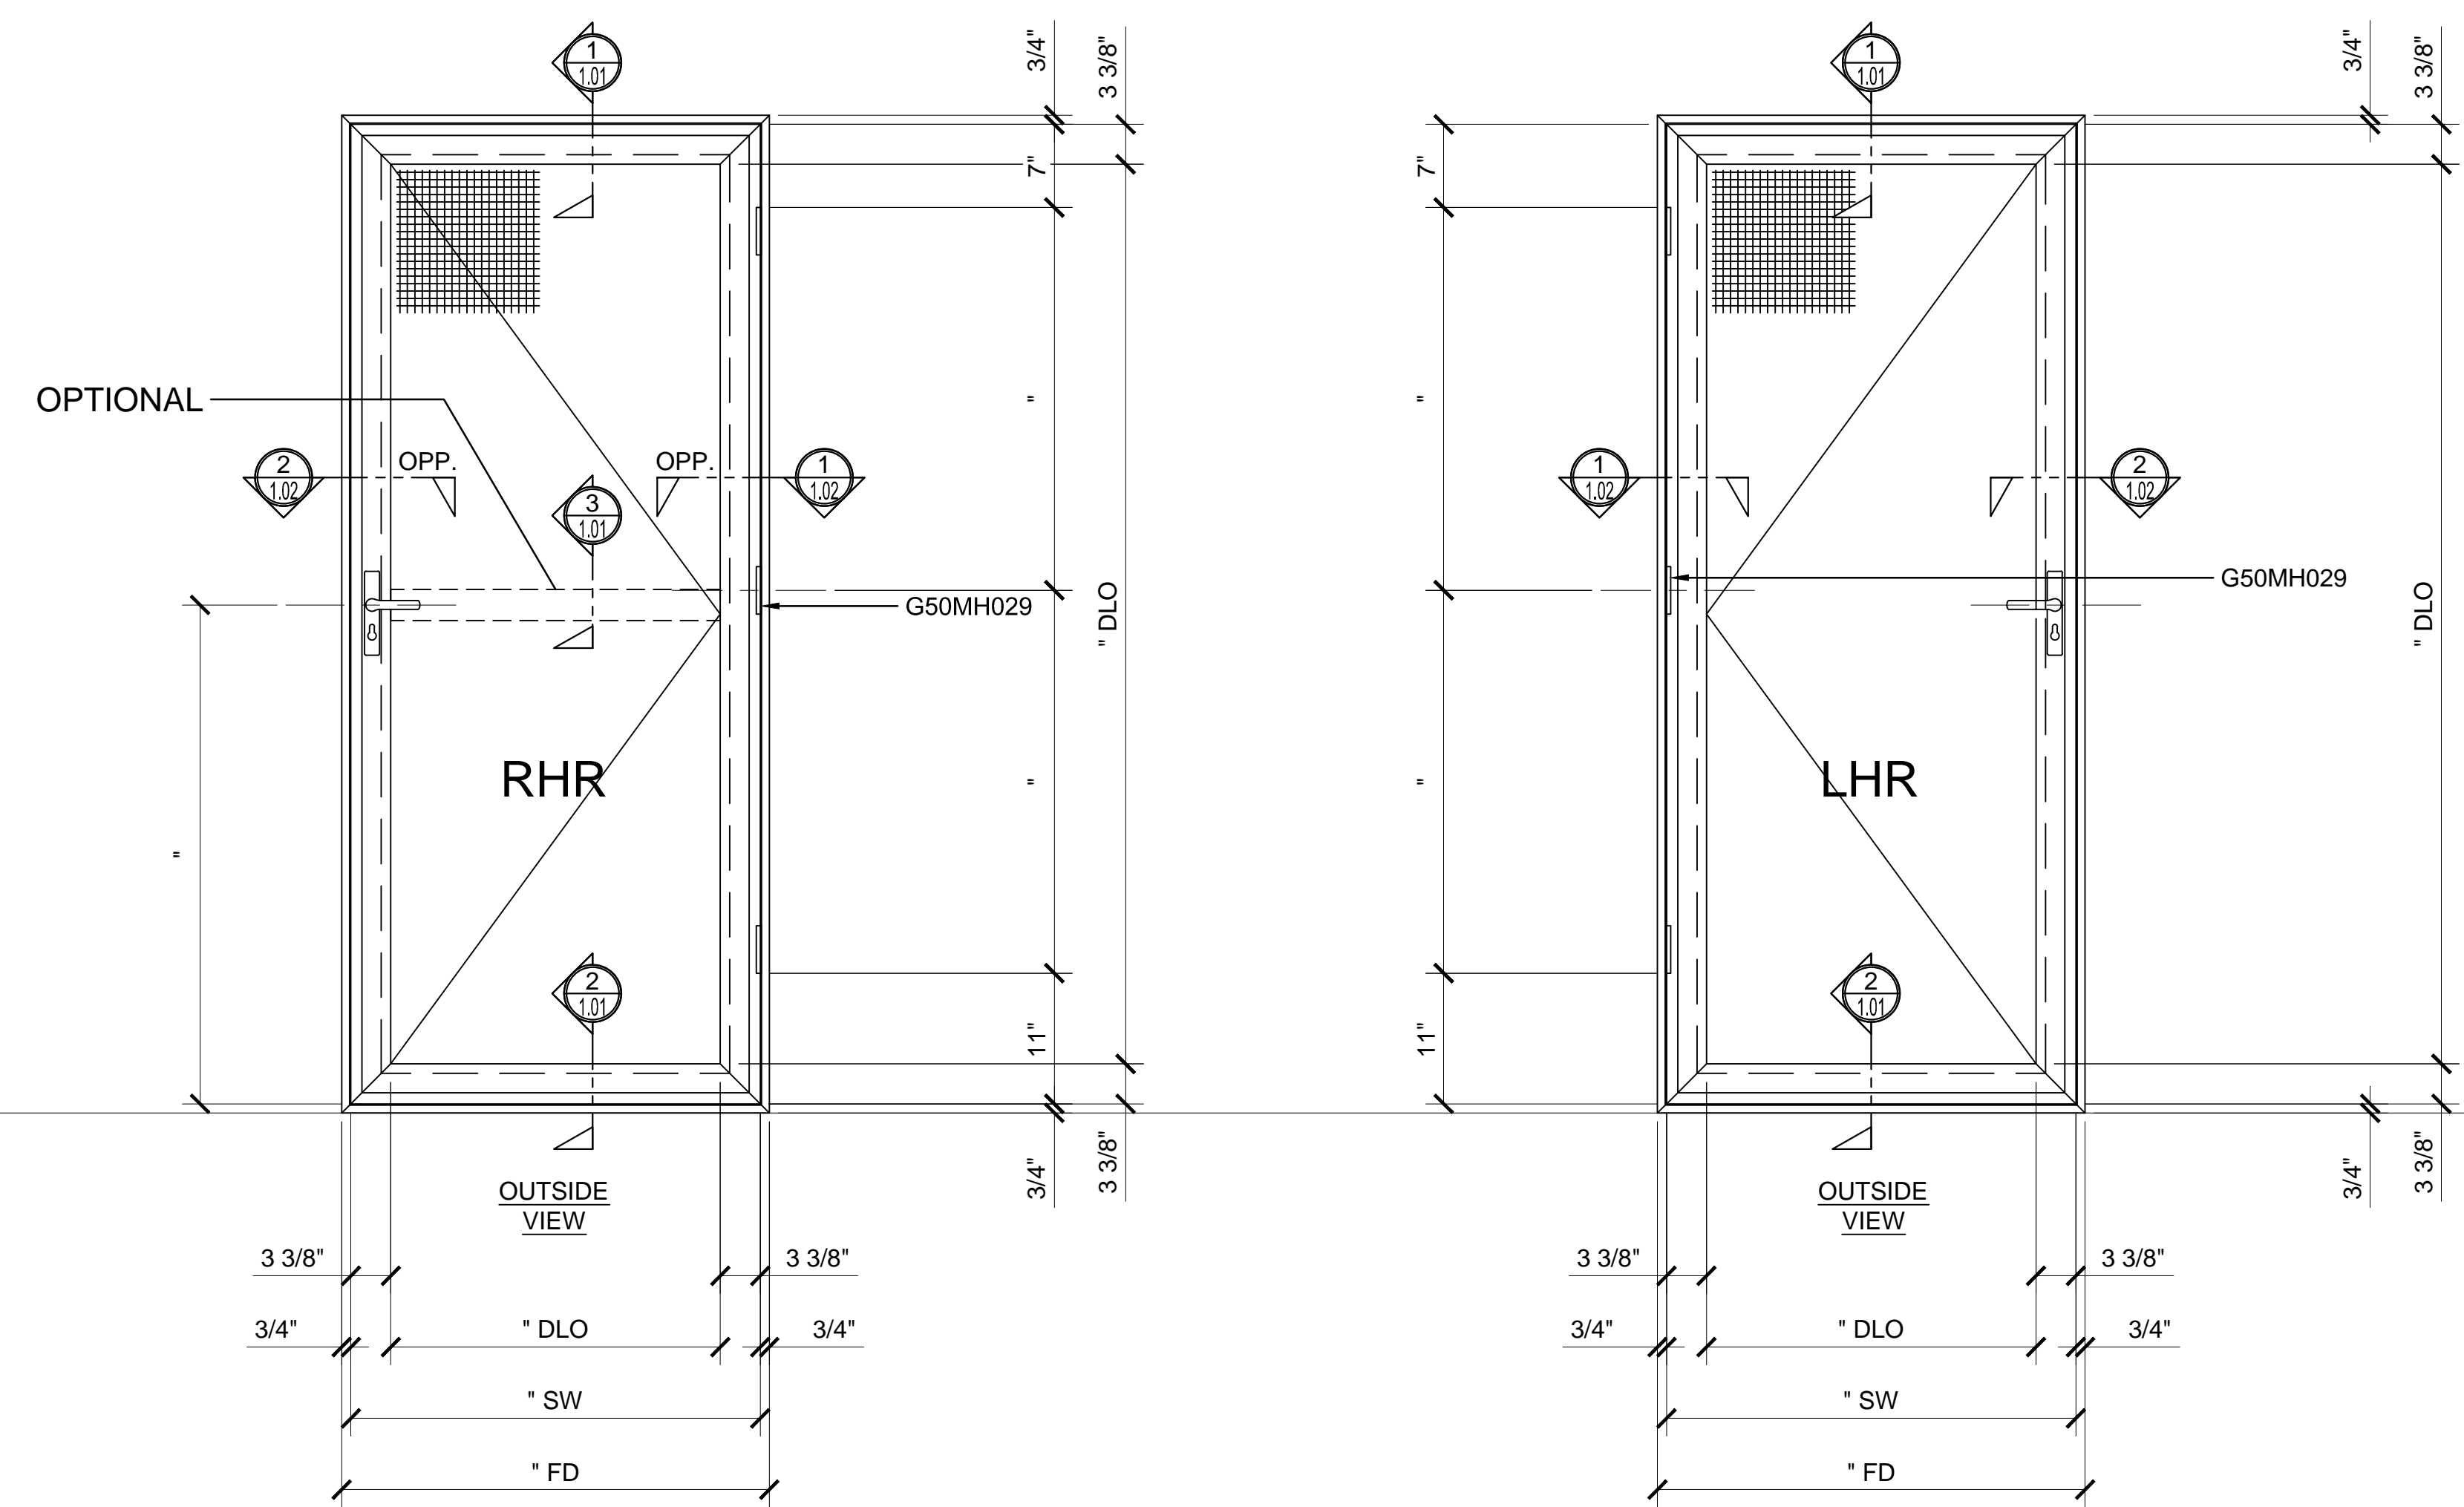

VISTA SCREEN PREMIUM SERIES PROTECTIVE SECURITY DOOR

CUSTOM DOOR (HEIGHT) GUIDELINES:  
 PREMIUM HINGED 4 SIDED = 21.17" RECOMENDED MIN HEIGHT  
 PREMIUM FRENCH 4 SIDED=210.14" RECOMENDED MAX HEIGHT  
 CUSTOM DOOR (WIDTH) GUIDELINES:  
 PREMIUM HINGED 4 SIDED =13.29" RECOMENDED MIN WIDTH  
 PREMIUM FRENCH 4 SIDED = 80.22" RECOMENDED MAXWIDTH

OPTIONS:  
 MID-RAIL OPTIONS - VERTICAL AND HORIZONTAL (DETAIL 3/1.01)  
 INSIDE LEVER OPERATED LOCK  
 TRIPLE POINT LOCKS

- COLOR OPTIONS:
- WHITE
  - BLACK
  - BROWN
  - SAHARA BROWN
  - LIGHT GRAY
  - SILVER
  - ALMOND
  - BRONZE
  - SAHARA GRAY
  - CUSTOM

PREMIUM PIVOT DOOR - 4 SIDED FRAME (SHOWN RHR & LHR SWING )

DOOR SWING CHART

"INDUSTRY STANDARD" DOOR STYLES AND SWINGING DOOR PATTERNS

THERE ARE THREE BASIC DOOR STYLES TYPICALLY REFERRED TO THROUGHOUT THE INDUSTRY APPLICABLE TO THE VISTA SECURITY SCREEN PROTECTIVE SECURITY SCREEN DOOR SYSTEMS. BY IDENTIFYING YOUR BASIC DOOR STYLE AND SWING, IT WILL HELP MAKE CLEAR WHAT YOUR INTENTIONS ARE FOR THE PARTICULAR PROJECT. FOR MORE INFORMATION PLEASE CONTACT US AT(310) 886-1756 OR FAX US AT (310) 327-1180.

① SECTION DETAIL AT JAMB  
 ARCH REF: N/A 1'-0"=1'-0"

② SECTION DETAIL AT JAMB  
 ARCH REF: N/A 1'-0"=1'-0"