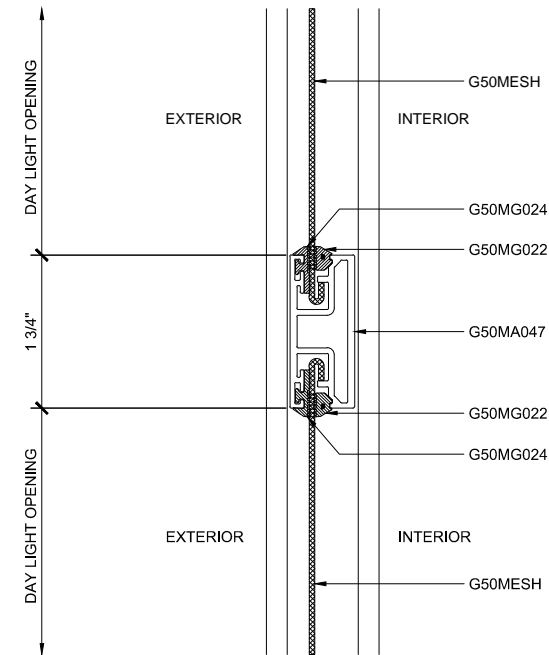

① SECTION DETAIL AT HEAD

ARCH REF: N/A 1'-0"=1'-0"

② SECTION DETAIL AT SILL

ARCH REF: N/A 1'-0"=1'-0"

**SLIMLINE DOUBLE SLIDING DOOR SINGLE TRACK DETAILS**

① SECTION DETAIL AT HEAD

ARCH REF: N/A 1'-0"=1'-0"

② SECTION DETAIL AT SILL

ARCH REF: N/A 1'-0"=1'-0"

③ SECTION DETAIL AT MIDRAIL - OPTIONAL

ARCH REF: N/A 1'-0"=1'-0"

SLIMLINE DOUBLE SLIDING DOOR SINGLE TRACK DETAILS - OPTIONAL

① SECTION DETAIL AT JAMB

ARCH REF: N/A 1'-0"=1'-0"

② SECTION DETAIL AT DOUBLE DOOR

ARCH REF: N/A 1'-0"=1'-0"

③ SECTION DETAIL AT JAMB

ARCH REF: N/A 1'-0"=1'-0"

① SECTION DETAIL AT JAMB

ARCH REF: N/A 1'-0"=1'-0"

② SECTION DETAIL AT DOUBLE DOOR

ARCH REF: N/A 1'-0"=1'-0"

③ SECTION DETAIL AT JAMB

ARCH REF: N/A 1'-0"=1'-0"