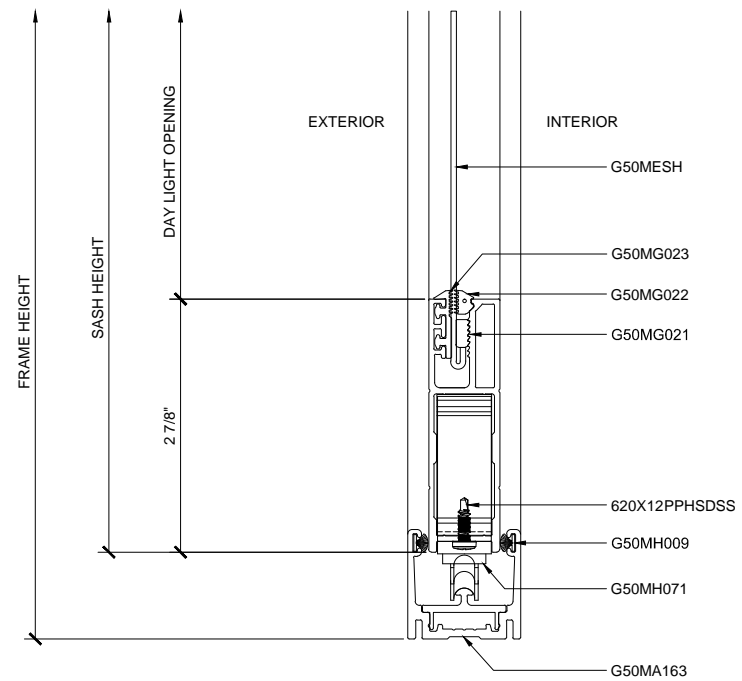

SLIMLINE DOUBLE SLIDING DOOR SINGLE TRACK

SLIDE DOOR CHART

"INDUSTRY STANDARD" DOOR STYLES AND SLIDING DOOR PATTERNS

THERE ARE THREE BASIC DOOR STYLES TYPICALLY REFERRED TO THROUGHOUT THE INDUSTRY APPLICABLE TO THE VISTA SECURITY SCREEN PROTECTIVE SECURITY SCREEN DOOR SYSTEMS. BY IDENTIFYING YOUR BASIC DOOR STYLE AND SWING, IT WILL HELP MAKE CLEAR WHAT YOUR INTENTIONS ARE FOR THE PARTICULAR PROJECT. FOR MORE INFORMATION PLEASE CONTACT US AT (310) 886-1756 OR FAX US AT (310) 327-1180.

① SECTION DETAIL AT HEAD

ARCH REF: N/A 1'-0"=1'-0"

② SECTION DETAIL AT SILL

ARCH REF: N/A 1'-0"=1'-0"

**SLIMLINE DOUBLE SLIDING DOOR SINGLE TRACK DETAILS**

① SECTION DETAIL AT HEAD

ARCH REF: N/A 1'-0"=1'-0"

② SECTION DETAIL AT SILL

ARCH REF: N/A 1'-0"=1'-0"

③ SECTION DETAIL AT MIDRAIL - OPTIONAL

ARCH REF: N/A 1'-0"=1'-0"

SLIMLINE DOUBLE SLIDING DOOR SINGLE TRACK DETAILS - OPTIONAL

① SECTION DETAIL AT JAMB

ARCH REF: N/A 1'-0"=1'-0"