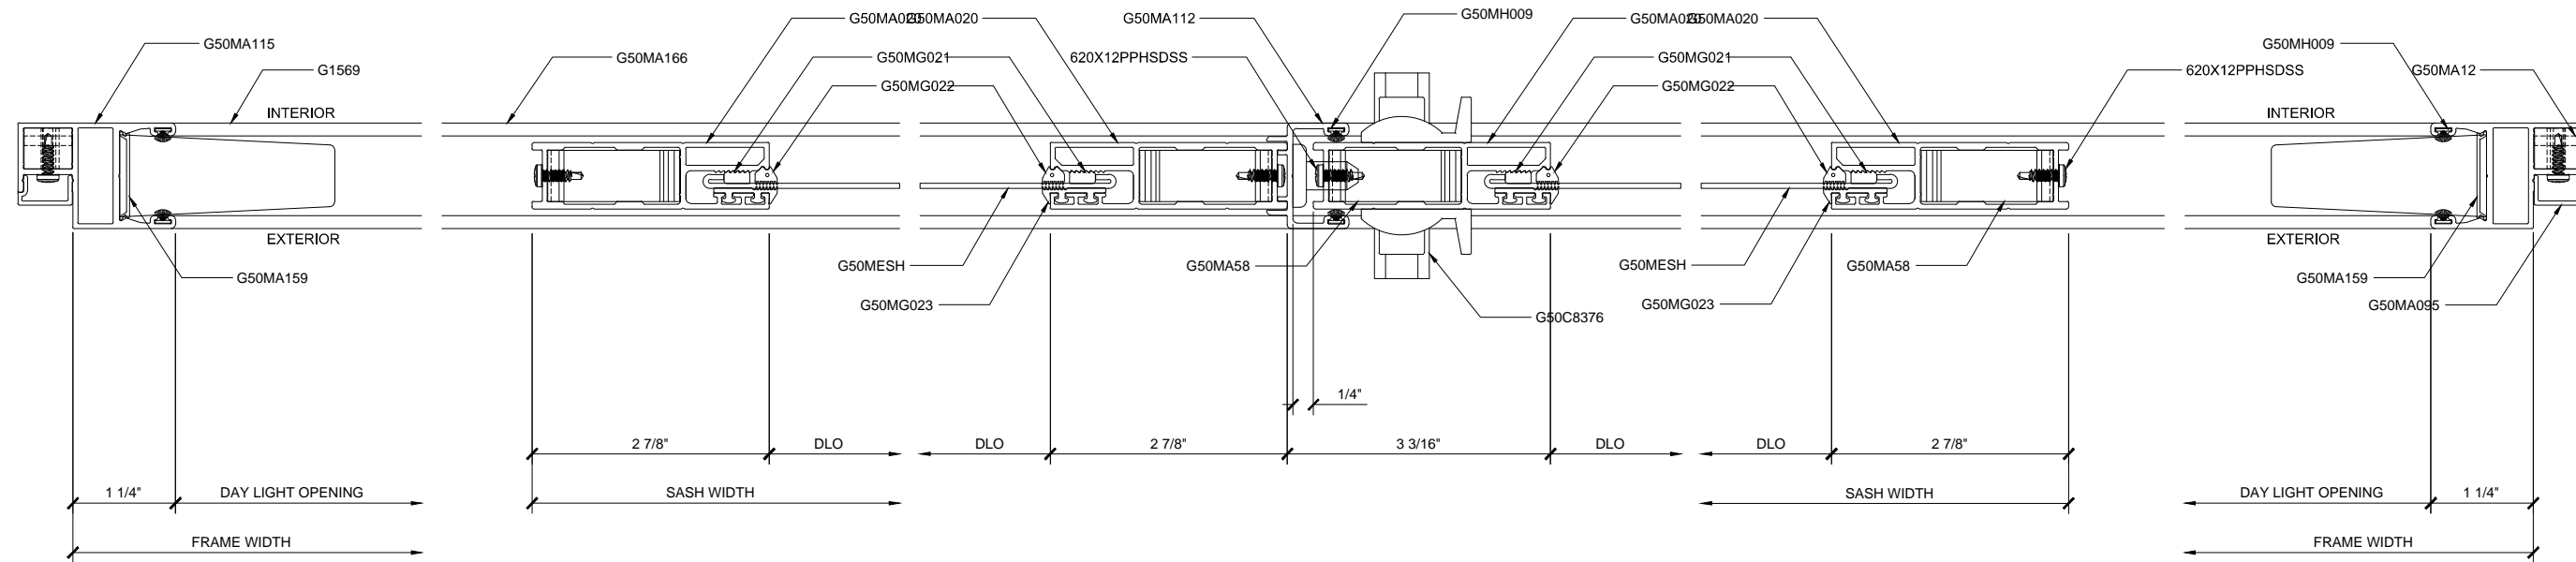

① SECTION DETAIL AT HEAD

ARCH REF: N/A 1'-0"=1'-0"

② SECTION DETAIL AT SILL

ARCH REF: N/A 1'-0"=1'-0"

**SLIMLINE DOUBLE SLIDING DOOR SINGLE TRACK DETAILS**

① SECTION DETAIL AT HEAD

ARCH REF: N/A 1'-0"=1'-0"

② SECTION DETAIL AT SILL

ARCH REF: N/A 1'-0"=1'-0"

③ SECTION DETAIL AT MIDRAIL - OPTIONAL

ARCH REF: N/A 1'-0"=1'-0"

SLIMLINE DOUBLE SLIDING DOOR SINGLE TRACK DETAILS - OPTIONAL

① SECTION DETAIL AT JAMB

ARCH REF: N/A 1'-0"=1'-0"

② SECTION DETAIL AT DOUBLE DOOR

ARCH REF: N/A 1'-0"=1'-0"

③ SECTION DETAIL AT JAMB

ARCH REF: N/A 1'-0"=1'-0"

① SECTION DETAIL AT JAMB

ARCH REF: N/A 1'-0"=1'-0"

② SECTION DETAIL AT DOUBLE DOOR

ARCH REF: N/A 1'-0"=1'-0"

③ SECTION DETAIL AT JAMB

ARCH REF: N/A 1'-0"=1'-0"