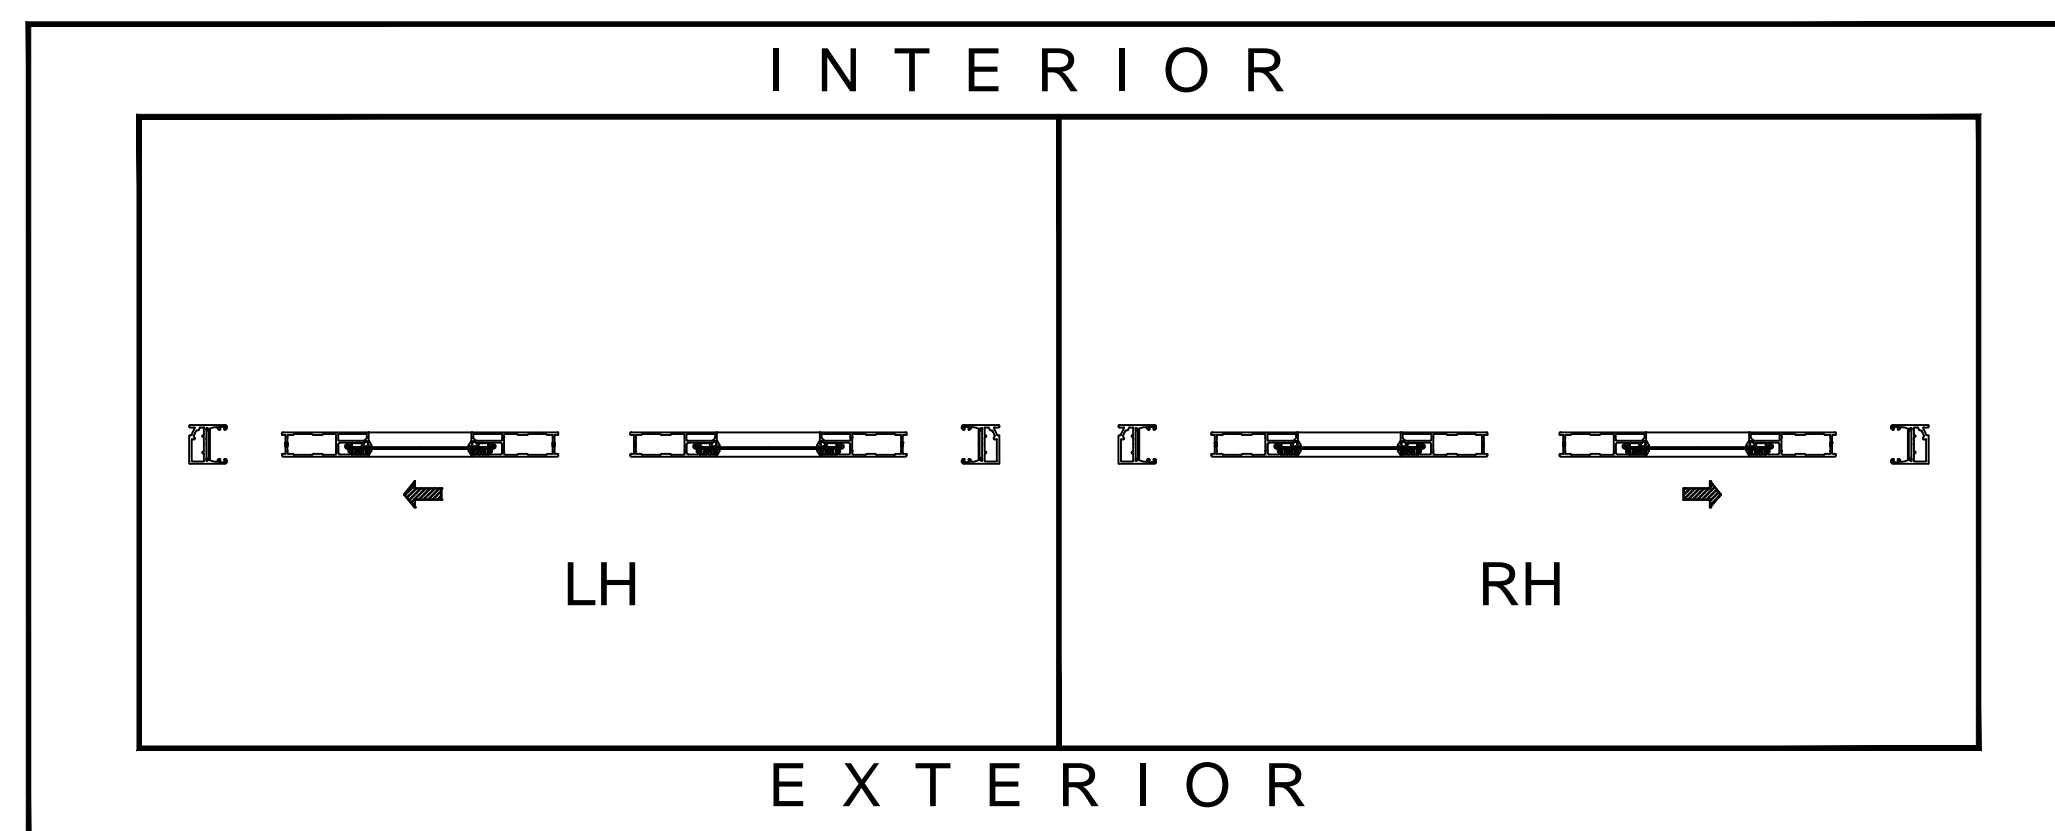

VISTA SECURITY SCREEN SLIMLINE SERIES PROTECTIVE SECURITY DOOR

CUSTOM DOOR (HEIGHT) GUIDELINES:  
 SLIMLINE SLIDING DOUBLE DOORS SINGLE TRACK = 27.56" RECOMENDED MIN HEIGHT  
 SLIMLINE SLIDING DOUBLE DOORS SINGLE TRACK = 124" RECOMENDED MAX HEIGHT  
 CUSTOM DOOR (WIDTH) GUIDELINES:  
 SLIMLINE SLIDING DOUBLE DOORS SINGLE TRACK = 11.81" RECOMENDED MIN WIDTH  
 SLIMLINE SLIDING DOUBLE DOORS SINGLE TRACK = 60" RECOMENDED MAX WIDTH

OPTIONS:  
 DOOR HANDLE AT 44" - TYPICAL (< 44" WILL BE CHARGED EXTRA)  
 MID-RAIL OPTIONS - VERTICAL AND HORIZONTAL (DETAIL 3/1.01)

- COLOR OPTIONS:
- WHITE
  - BLACK
  - BROWN
  - SAHARA BROWN
  - LIGHT GRAY
  - SILVER
  - ALMOND
  - BRONZE
  - SAHARA GRAY
  - CUSTOM

SLIMLINE DOUBLE SLIDING DOOR SINGLE TRACK

SLIDE DOOR CHART

"INDUSTRY STANDARD" DOOR STYLES AND SLIDING DOOR PATTERNS

THERE ARE THREE BASIC DOOR STYLES TYPICALLY REFERRED TO THROUGHOUT THE INDUSTRY APPLICABLE TO THE VISTA SECURITY SCREEN PROTECTIVE SECURITY SCREEN DOOR SYSTEMS. BY IDENTIFYING YOUR BASIC DOOR STYLE AND SWING, IT WILL HELP MAKE CLEAR WHAT YOUR INTENTIONS ARE FOR THE PARTICULAR PROJECT. FOR MORE INFORMATION PLEASE CONTACT US AT (310) 886-1756 OR FAX US AT (310) 327-1180.

① SECTION DETAIL AT HEAD

ARCH REF: N/A 1'-0"=1'-0"

② SECTION DETAIL AT SILL

ARCH REF: N/A 1'-0"=1'-0"

**SLIMLINE DOUBLE SLIDING DOOR SINGLE TRACK DETAILS**

① SECTION DETAIL AT HEAD

ARCH REF: N/A 1'-0"=1'-0"