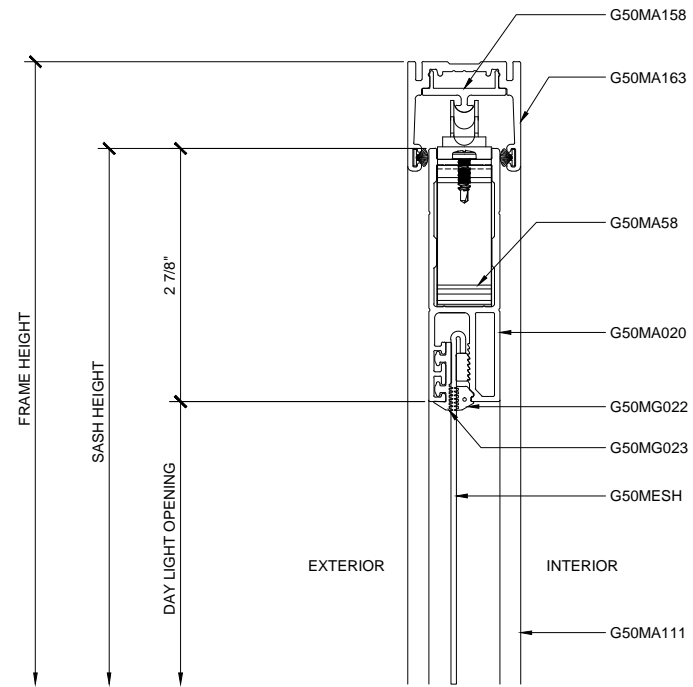

VISTA SECURITY SCREEN SLIMLINE SERIES PROTECTIVE SECURITY DOOR

CUSTOM DOOR (HEIGHT) GUIDELINES:  
 SLIMLINE SLIDING DOUBLE DOORS SINGLE TRACK = 27.56" RECOMENDED MIN HEIGHT  
 SLIMLINE SLIDING DOUBLE DOORS SINGLE TRACK = 124" RECOMENDED MAX HEIGHT  
 CUSTOM DOOR (WIDTH) GUIDELINES:  
 SLIMLINE SLIDING DOUBLE DOORS SINGLE TRACK = 11.81" RECOMENDED MIN WIDTH  
 SLIMLINE SLIDING DOUBLE DOORS SINGLE TRACK = 60" RECOMENDED MAX WIDTH

SLIMLINE DOUBLE SLIDING DOOR SINGLE TRACK

SLIDE DOOR CHART

"INDUSTRY STANDARD" DOOR STYLES AND SLIDING DOOR PATTERNS

THERE ARE THREE BASIC DOOR STYLES TYPICALLY REFERRED TO THROUGHOUT THE INDUSTRY APPLICABLE TO THE VISTA SECURITY SCREEN PROTECTIVE SECURITY SCREEN DOOR SYSTEMS. BY IDENTIFYING YOUR BASIC DOOR STYLE AND SWING, IT WILL HELP MAKE CLEAR WHAT YOUR INTENTIONS ARE FOR THE PARTICULAR PROJECT. FOR MORE INFORMATION PLEASE CONTACT US AT (310) 886-1756 OR FAX US AT (310) 327-1180.

① SECTION DETAIL AT HEAD

ARCH REF: N/A 1'-0"=1'-0"

② SECTION DETAIL AT SILL

ARCH REF: N/A 1'-0"=1'-0"

**SLIMLINE DOUBLE SLIDING DOOR SINGLE TRACK DETAILS**

① SECTION DETAIL AT HEAD

ARCH REF: N/A 1'-0"=1'-0"