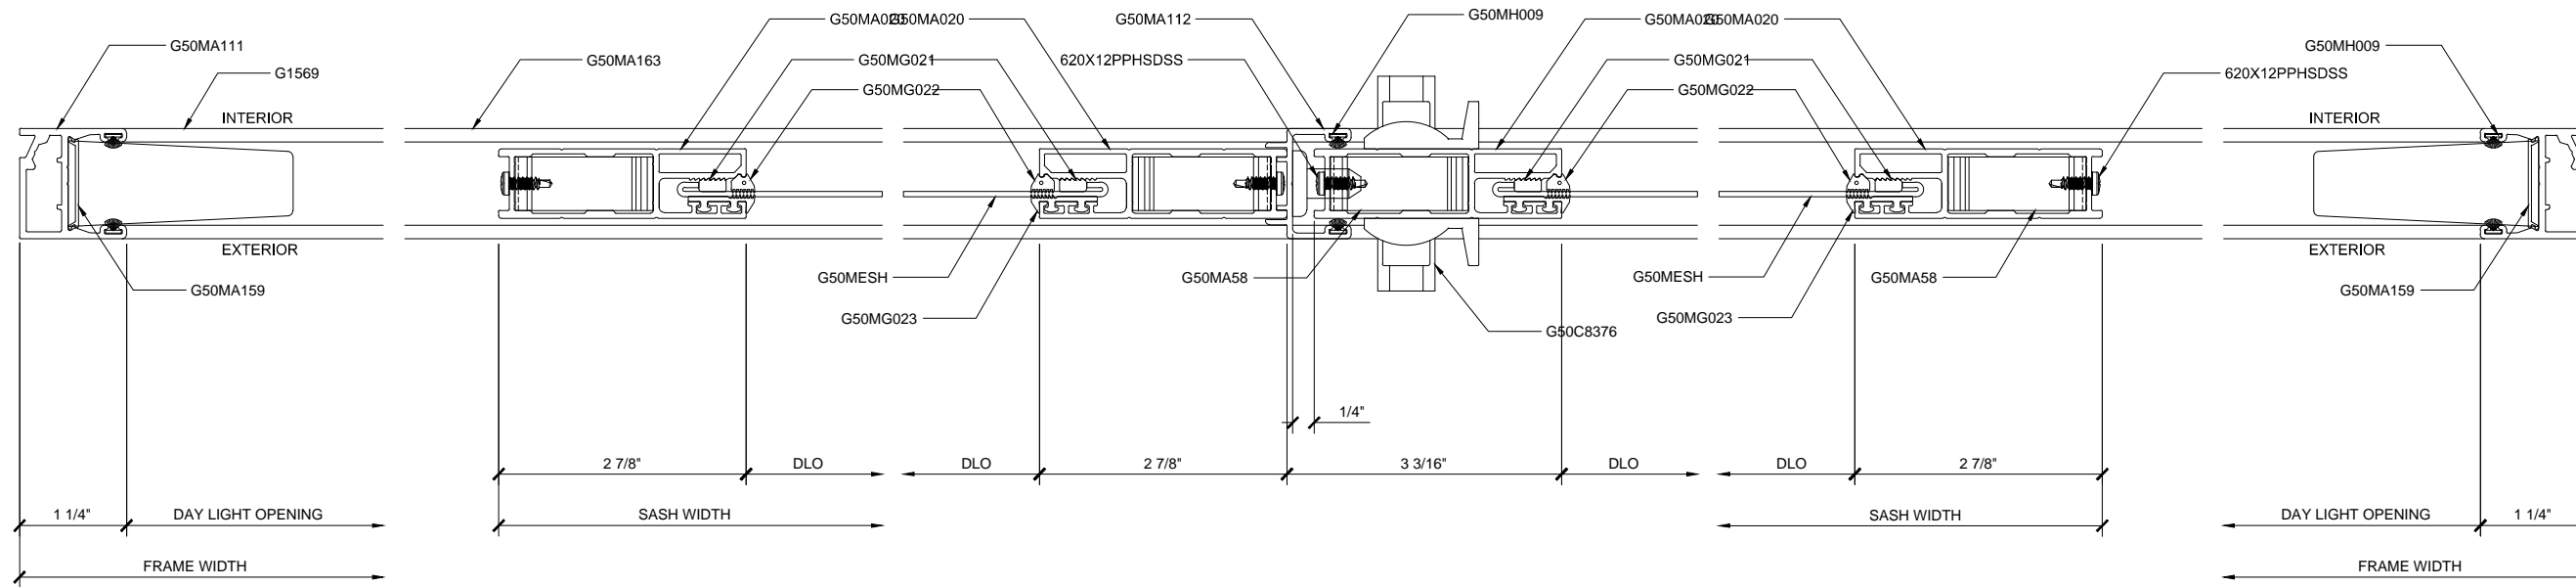

① SECTION DETAIL AT HEAD

ARCH REF: N/A 1'-0"=1'-0"

② SECTION DETAIL AT SILL

ARCH REF: N/A 1'-0"=1'-0"

**SLIMLINE DOUBLE SLIDING DOOR SINGLE TRACK DETAILS**

① SECTION DETAIL AT HEAD

ARCH REF: N/A 1'-0"=1'-0"

② SECTION DETAIL AT SILL

ARCH REF: N/A 1'-0"=1'-0"

③ SECTION DETAIL AT MIDRAIL - OPTIONAL

ARCH REF: N/A 1'-0"=1'-0"

SLIMLINE DOUBLE SLIDING DOOR SINGLE TRACK DETAILS - OPTIONAL

① SECTION DETAIL AT JAMB

ARCH REF: N/A 1'-0"=1'-0"

② SECTION DETAIL AT DOUBLE DOOR

ARCH REF: N/A 1'-0"=1'-0"

③ SECTION DETAIL AT JAMB

ARCH REF: N/A 1'-0"=1'-0"

① SECTION DETAIL AT JAMB

ARCH REF: N/A 1'-0"=1'-0"

② SECTION DETAIL AT DOUBLE DOOR

ARCH REF: N/A 1'-0"=1'-0"

③ SECTION DETAIL AT JAMB

ARCH REF: N/A 1'-0"=1'-0"