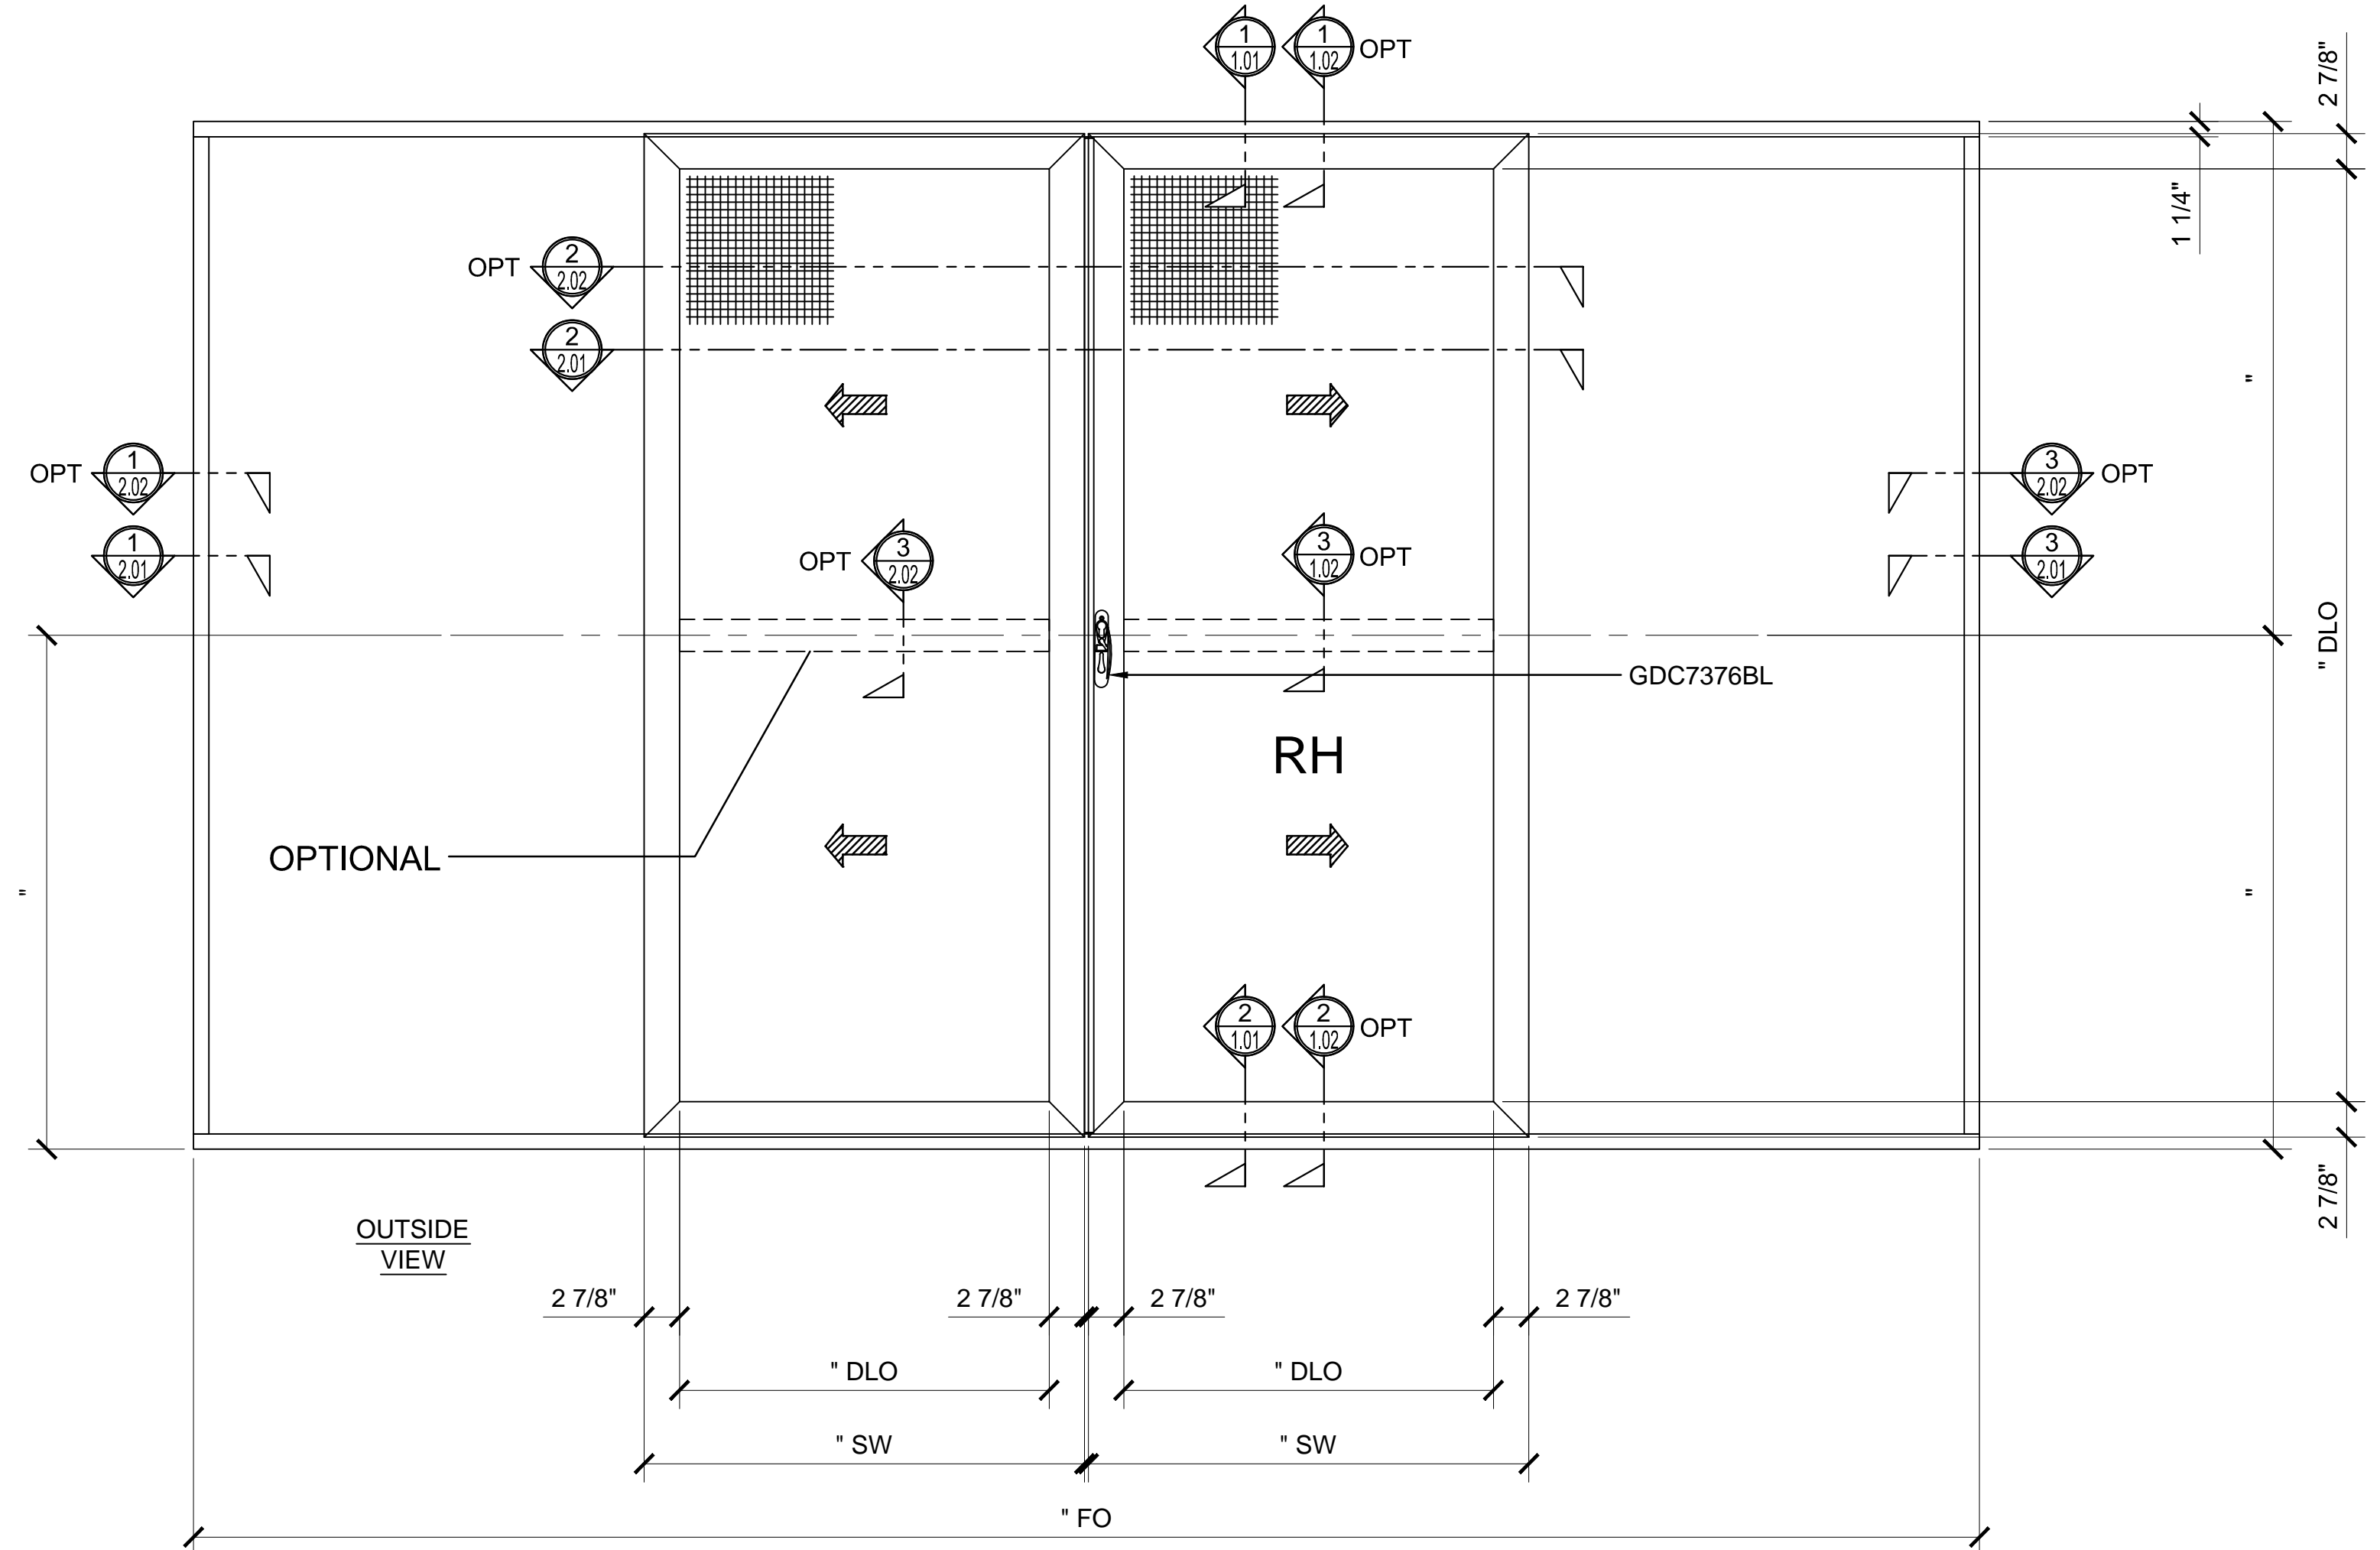

VISTA SECURITY SCREEN SLIMLINE SERIES PROTECTIVE SECURITY DOOR

CUSTOM DOOR (HEIGHT) GUIDELINES:  
 SLIMLINE SLIDING DOUBLE DOORS SINGLE TRACK = 27.56" RECOMENDED MIN HEIGHT  
 SLIMLINE SLIDING DOUBLE DOORS SINGLE TRACK = 124" RECOMENDED MAX HEIGHT  
 CUSTOM DOOR (WIDTH) GUIDELINES:  
 SLIMLINE SLIDING DOUBLE DOORS SINGLE TRACK = 11.81" RECOMENDED MIN WIDTH  
 SLIMLINE SLIDING DOUBLE DOORS SINGLE TRACK = 60" RECOMENDED MAX WIDTH

OPTIONS:  
 DOOR HANDLE AT 44" - TYPICAL (< 44" WILL BE CHARGED EXTRA)  
 MID-RAIL OPTIONS - VERTICAL AND HORIZONTAL (DETAIL 3/1.01)

- COLOR OPTIONS:
- WHITE
  - BLACK
  - BROWN
  - SAHARA BROWN
  - LIGHT GRAY
  - SILVER
  - ALMOND
  - BRONZE
  - SAHARA GRAY
  - CUSTOM

SLIMLINE DOUBLE SLIDING DOOR SINGLE TRACK

SLIDE DOOR CHART

"INDUSTRY STANDARD" DOOR STYLES AND SLIDING DOOR PATTERNS

THERE ARE THREE BASIC DOOR STYLES TYPICALLY REFERRED TO THROUGHOUT THE INDUSTRY APPLICABLE TO THE VISTA SECURITY SCREEN PROTECTIVE SECURITY SCREEN DOOR SYSTEMS. BY IDENTIFYING YOUR BASIC DOOR STYLE AND SWING, IT WILL HELP MAKE CLEAR WHAT YOUR INTENTIONS ARE FOR THE PARTICULAR PROJECT. FOR MORE INFORMATION PLEASE CONTACT US AT (310) 886-1756 OR FAX US AT (310) 327-1180.

① SECTION DETAIL AT HEAD

ARCH REF: N/A 1'-0"=1'-0"

② SECTION DETAIL AT SILL

ARCH REF: N/A 1'-0"=1'-0"

**SLIMLINE DOUBLE SLIDING DOOR SINGLE TRACK DETAILS**

① SECTION DETAIL AT HEAD

ARCH REF: N/A 1'-0"=1'-0"