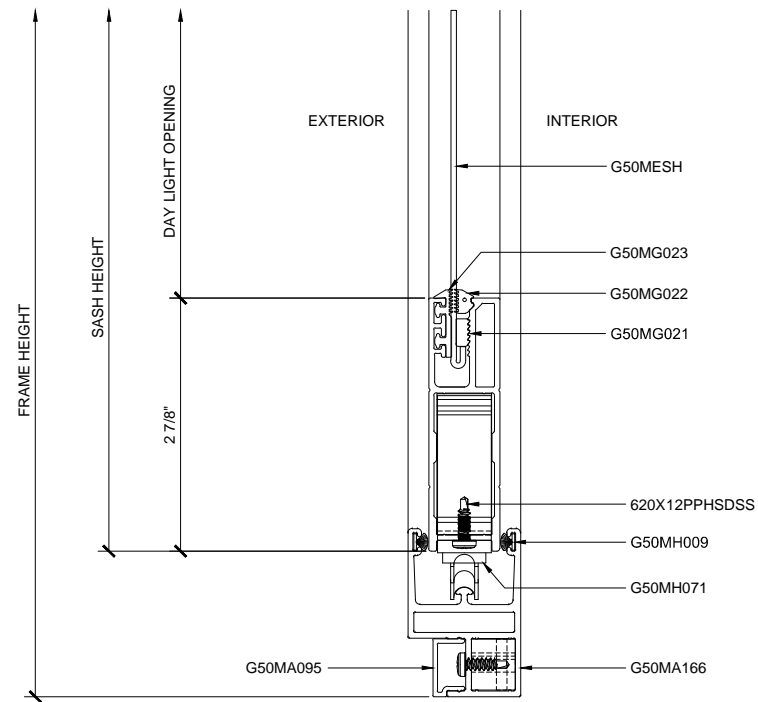

① SECTION DETAIL AT HEAD

ARCH REF: N/A 1'-0"=1'-0"

② SECTION DETAIL AT SILL

ARCH REF: N/A 1'-0"=1'-0"

**SLIMLINE DOUBLE SLIDING DOOR SINGLE TRACK DETAILS**

① SECTION DETAIL AT HEAD

ARCH REF: N/A 1'-0"=1'-0"

② SECTION DETAIL AT SILL

ARCH REF: N/A 1'-0"=1'-0"

③ SECTION DETAIL AT MIDRAIL - OPTIONAL

ARCH REF: N/A 1'-0"=1'-0"

SLIMLINE DOUBLE SLIDING DOOR SINGLE TRACK DETAILS - OPTIONAL

① SECTION DETAIL AT JAMB

ARCH REF: N/A 1'-0"=1'-0"

② SECTION DETAIL AT DOUBLE DOOR

ARCH REF: N/A 1'-0"=1'-0"

③ SECTION DETAIL AT JAMB

ARCH REF: N/A 1'-0"=1'-0"

① SECTION DETAIL AT JAMB

ARCH REF: N/A 1'-0"=1'-0"

② SECTION DETAIL AT DOUBLE DOOR

ARCH REF: N/A 1'-0"=1'-0"

③ SECTION DETAIL AT JAMB

ARCH REF: N/A 1'-0"=1'-0"