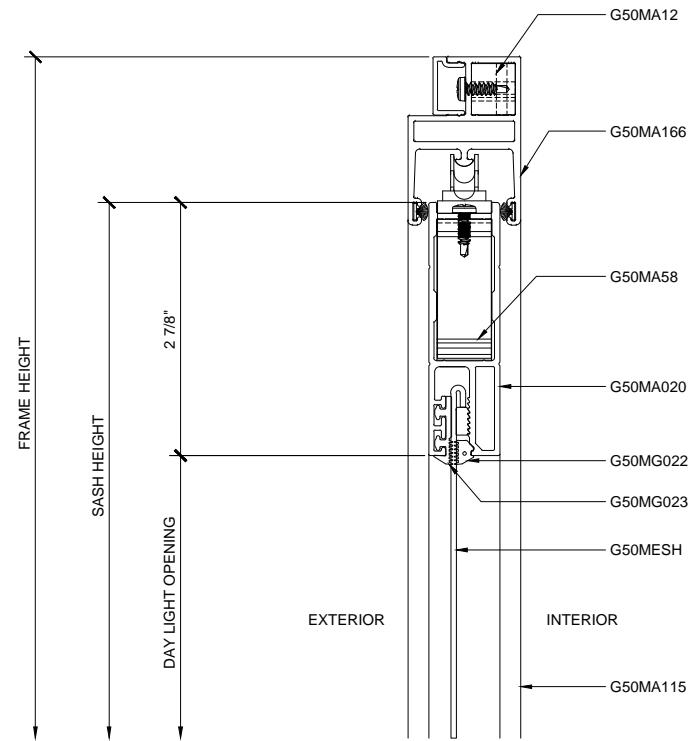

① SECTION DETAIL AT HEAD

ARCH REF: N/A 1'-0"=1'-0"

② SECTION DETAIL AT SILL

ARCH REF: N/A 1'-0"=1'-0"

**SLIMLINE DOUBLE SLIDING DOOR SINGLE TRACK DETAILS**

① SECTION DETAIL AT HEAD

ARCH REF: N/A 1'-0"=1'-0"

② SECTION DETAIL AT SILL

ARCH REF: N/A 1'-0"=1'-0"

③ SECTION DETAIL AT MIDRAIL - OPTIONAL

ARCH REF: N/A 1'-0"=1'-0"

SLIMLINE DOUBLE SLIDING DOOR SINGLE TRACK DETAILS - OPTIONAL

① SECTION DETAIL AT JAMB

ARCH REF: N/A 1'-0"=1'-0"

② SECTION DETAIL AT DOUBLE DOOR

ARCH REF: N/A 1'-0"=1'-0"

③ SECTION DETAIL AT JAMB

ARCH REF: N/A 1'-0"=1'-0"

① SECTION DETAIL AT JAMB

ARCH REF: N/A 1'-0"=1'-0"

② SECTION DETAIL AT DOUBLE DOOR

ARCH REF: N/A 1'-0"=1'-0"

③ SECTION DETAIL AT JAMB

ARCH REF: N/A 1'-0"=1'-0"